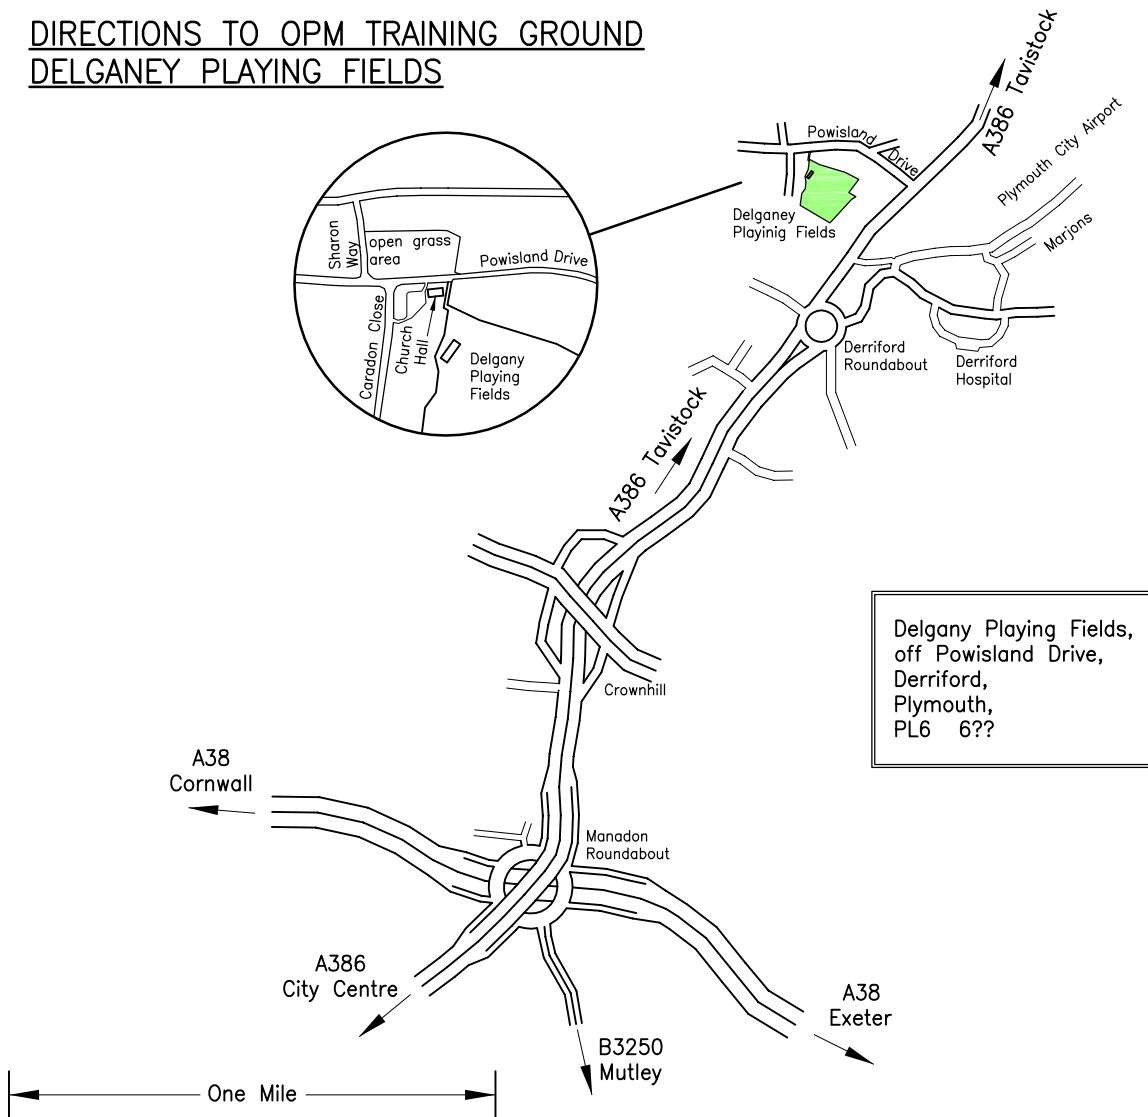

DIRECTIONS TO OPM TRAINING GROUND DELGANEY PLAYING FIELDS

DIRECTIONS

FROM A38

At the Manadon Junction on the A38, Signposted to Plymouth City Centre and A386 Tavistock, take the A386 towards Tavistock.

Follow the A386 for around $1\frac{1}{2}$ miles until the first roundabout (through 3 sets of traffic lights) take the second exit, still heading towards Tavistock A386.

After around 400 yards turn left onto Powisland Drive.

Follow Powisland Drive for around 300 yards until a single storey Church Hall with parking area is visible on the left and an open grassed area on the right (just before Caradon Close on the left). Park your car on the roadside.

Walk up the little grassed lane beside the Church Hall, through the double gates and onto the training pitches.